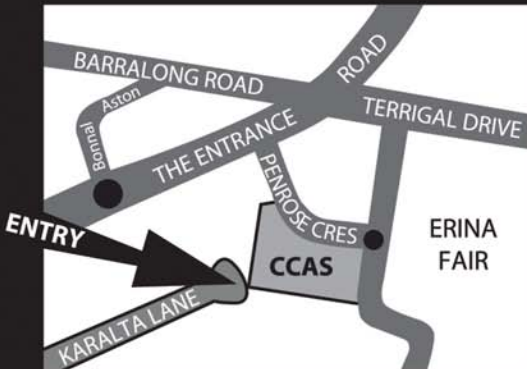

# ROAD TO BETHLEHEM

*A Christmas Journey*

**13-15 December**

*Featuring a dramatised tour  
of the Christmas Story*

***Gates open 6:15pm***

***Gold coin donation***

***Step back in time***

*Markets*

*Food*

*Camel Rides*

*Animals*

*Entertainment*

***...and more!***

**Central Coast Adventist School**

Entry from Karalta Lane, Erina

**[www.roadtobethlehem-erina.org](http://www.roadtobethlehem-erina.org)**

# ROAD TO BETHLEHEM

A Christmas Journey

**13-15 December**

- ☆ Pre-booked and on-site drama passes available
- ☆ One hour drama tours start every 10 minutes
- ☆ Program continues in wet weather - bring umbrellas
- ☆ Book online at [www.roadtobethlehem-erina.org](http://www.roadtobethlehem-erina.org)  
or call 43671800 (3-11 December only)